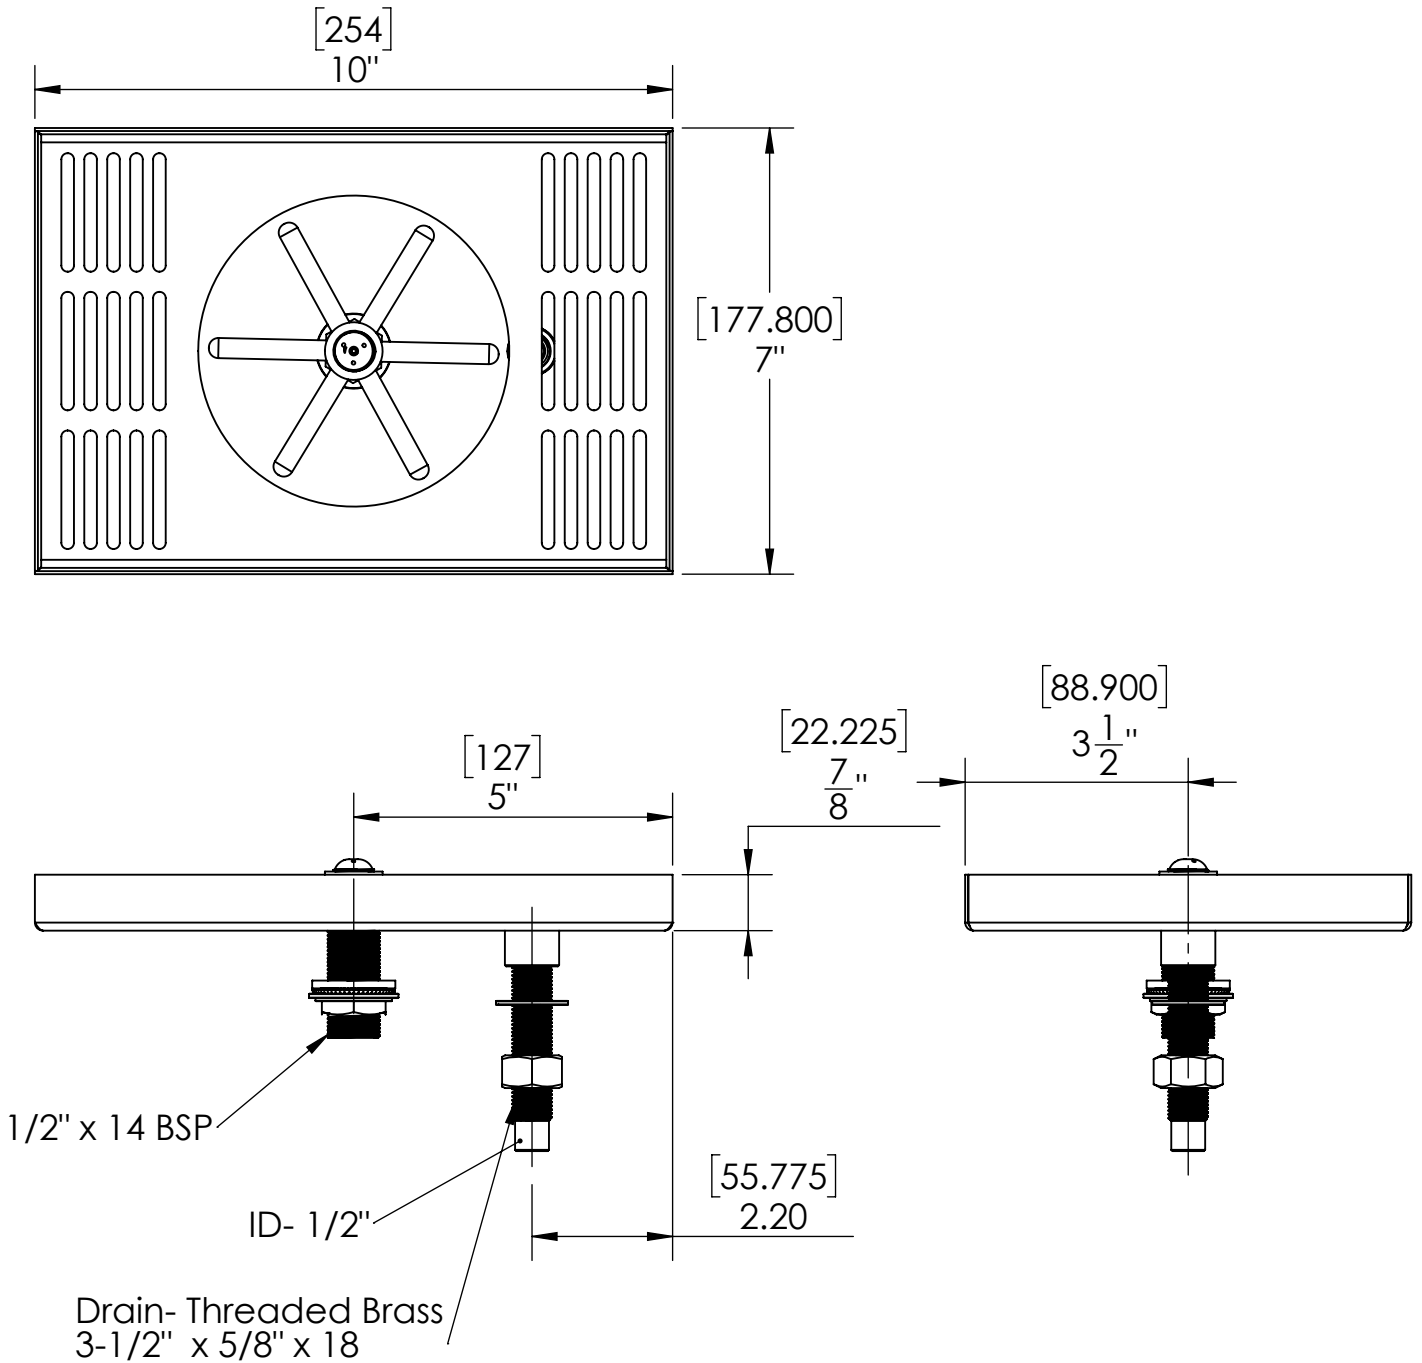

Options Available

Part Number	Dimensions	Finish
C464	8" L x 7" W	Brushed Stainless
C466	15" L x 7" W	Brushed Stainless

Product Dimensions:-

Copyright © 2017 Krome Dispense. All Rights Reserved Revision # 01 - - - -

US & Canada :- +1-678 666 2001

Asia:- +91-9814203010

Krome Dispense reserves the right to make revisions to product specifications without any notice

For most updated specification sheet , go to www.kromedispense.com